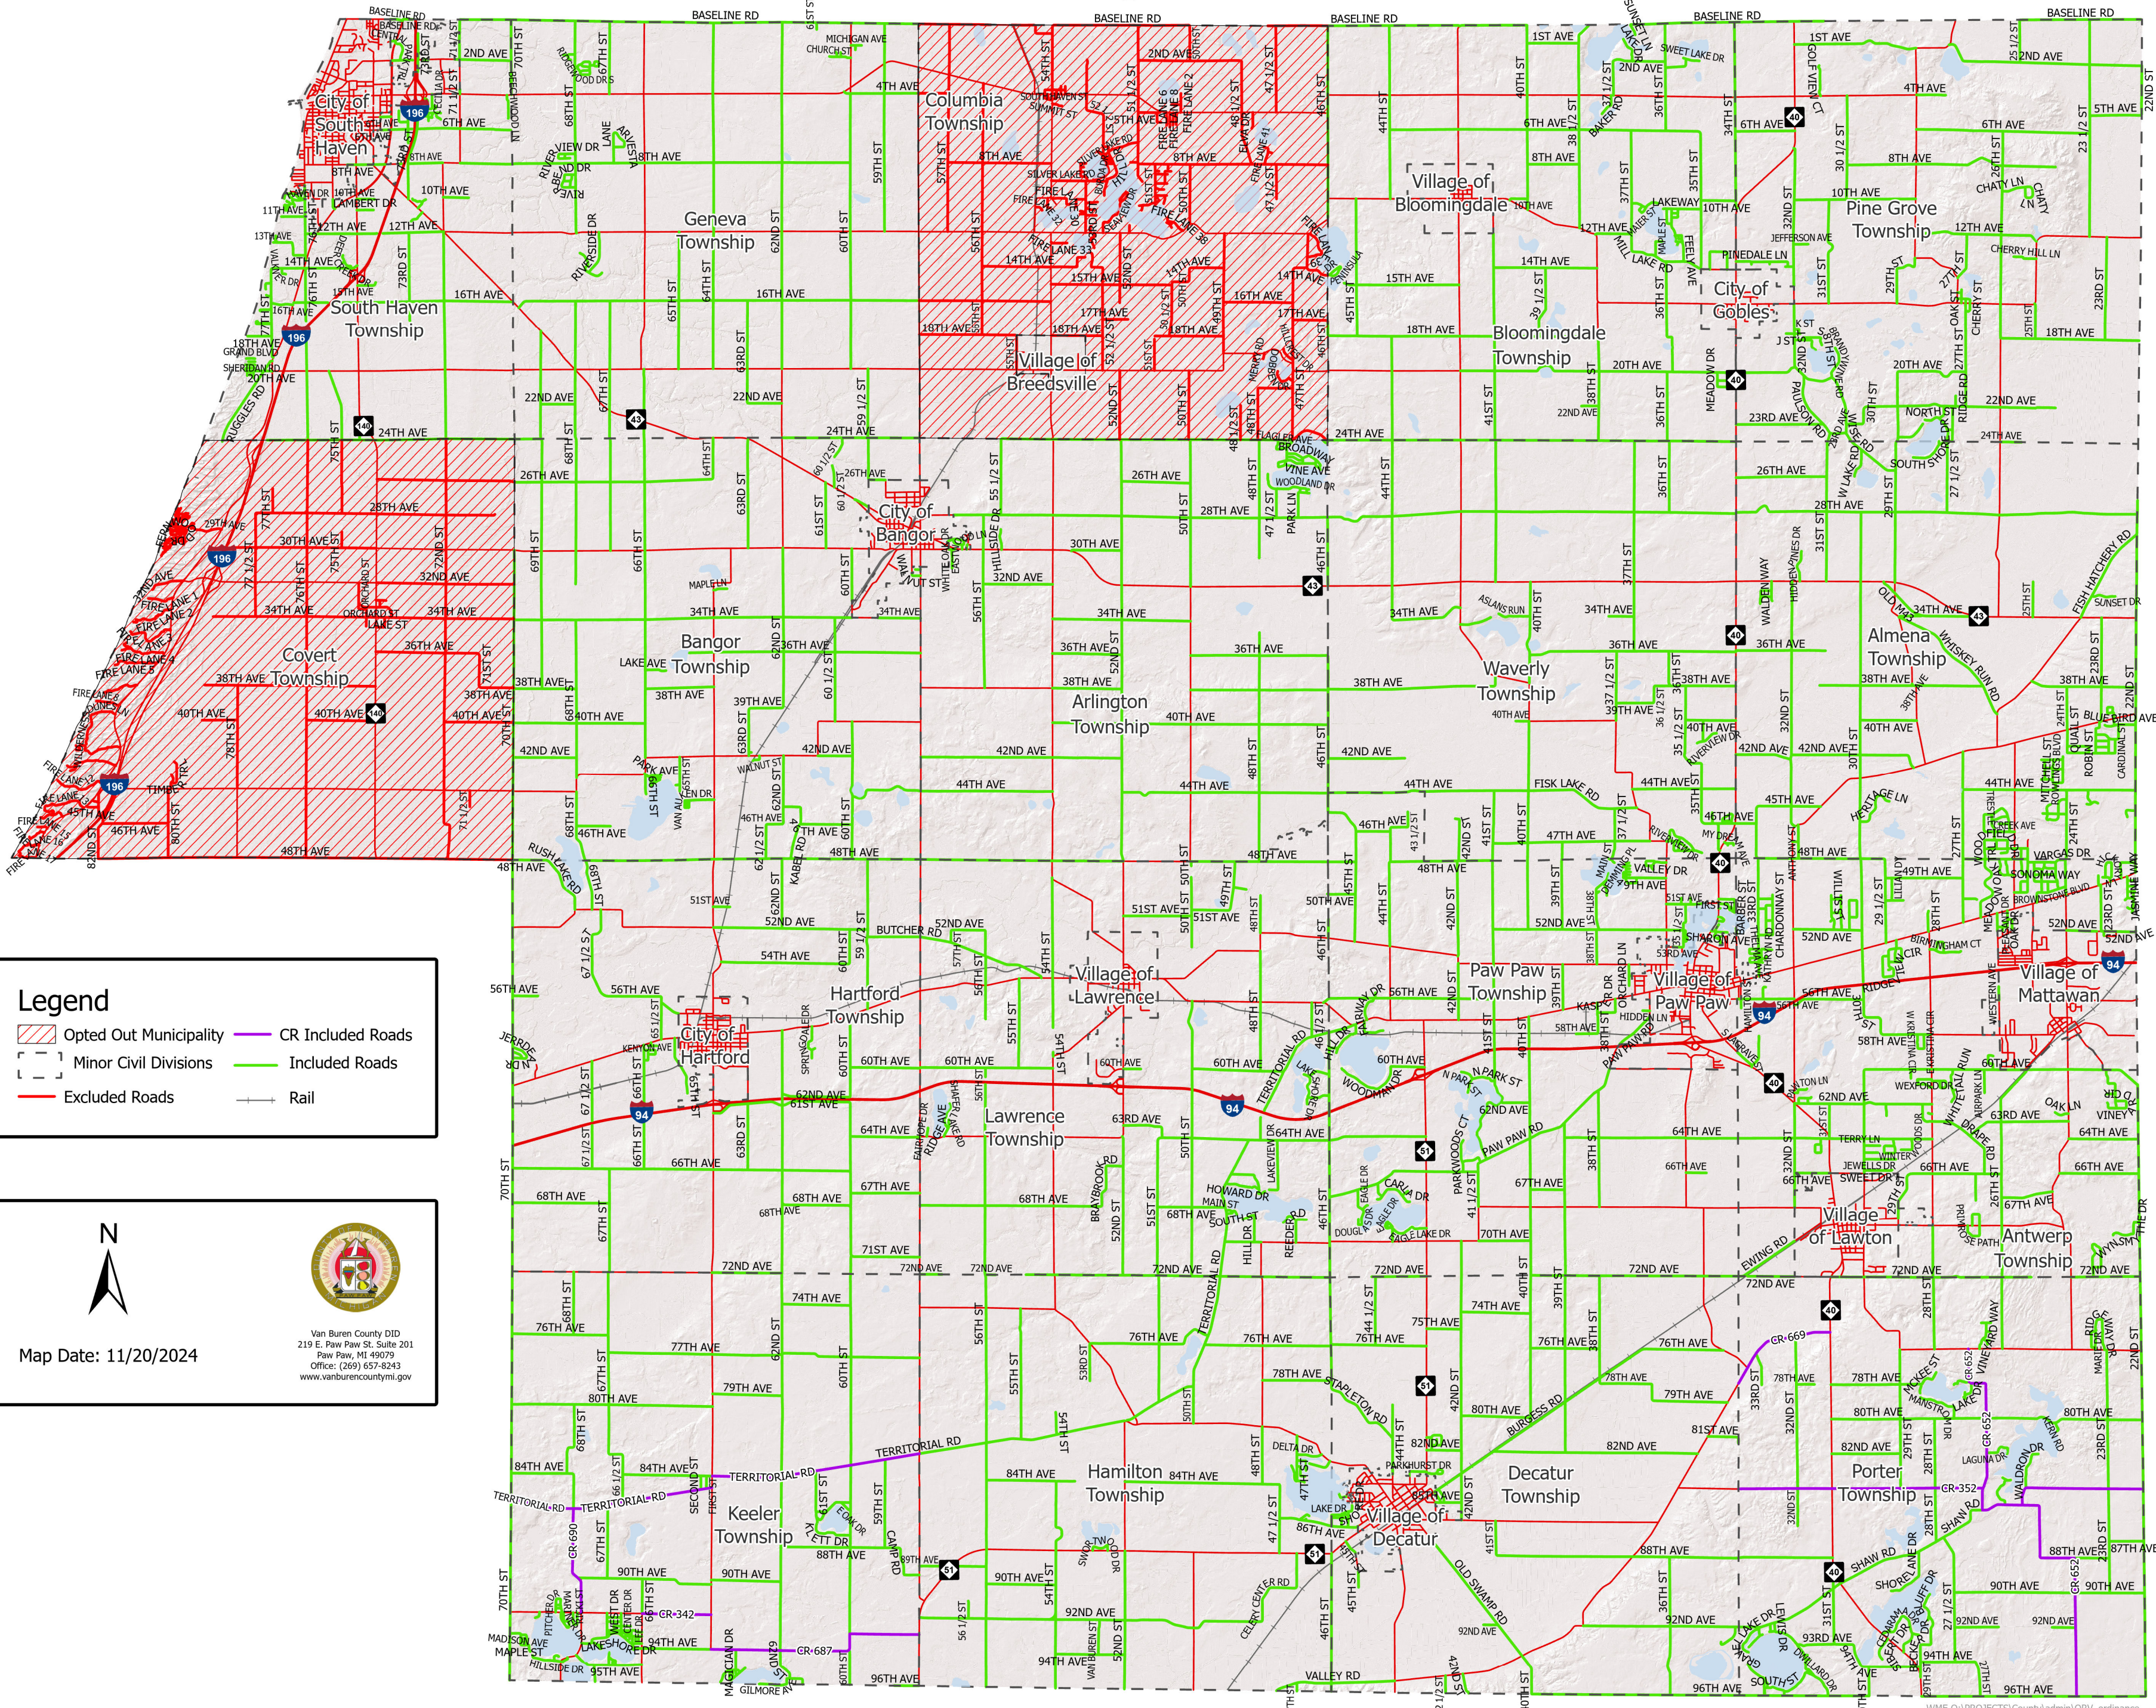

Van Buren County ORV Ordinance

Legend

- Opted Out Municipality
- Included Roads
- CR Included Roads
- Excluded Roads
- Minor Civil Divisions
- Rail

Map Date: 11/20/2024

Van Buren County DID
219 E. Paw Paw St, Suite 201
Paw Paw, MI 49079
Office: (269) 657-8243
www.vanburencountymi.gov